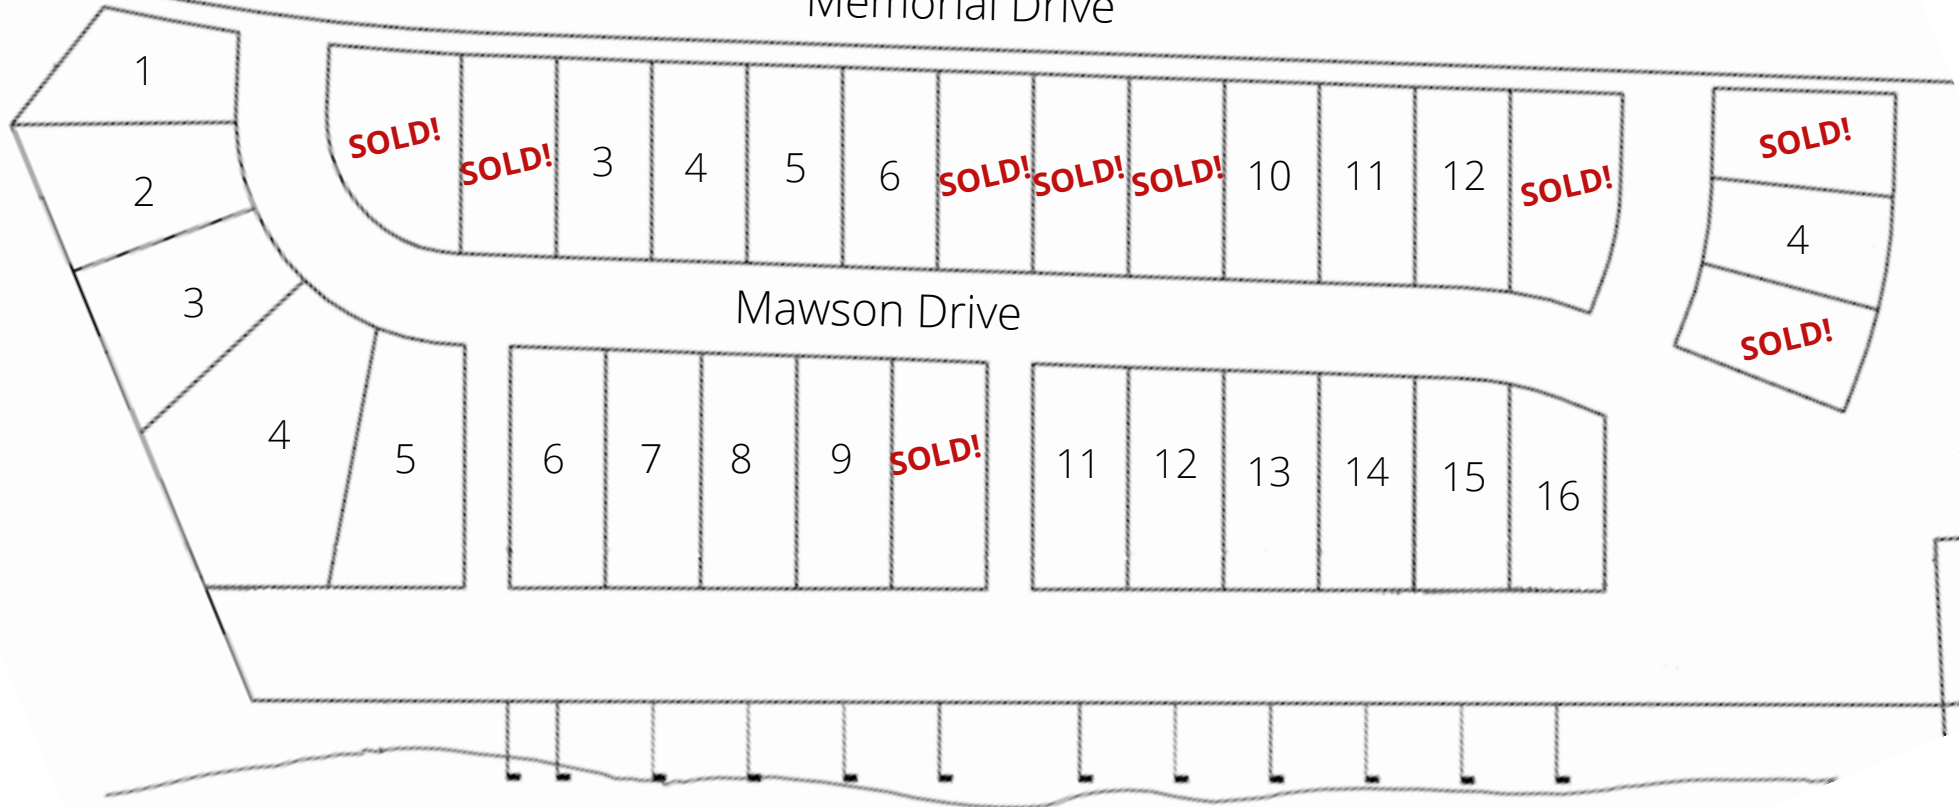

Resort Village of Shields

Come Home to the Lake Life

South Mawson Subdivision Lots

Memorial Drive

Mawson Drive

Blackstrap Lake

8 Procter Drive, Shields SK, S7C 0A1
(p) 306-492-2259 (e) admin@shields.ca