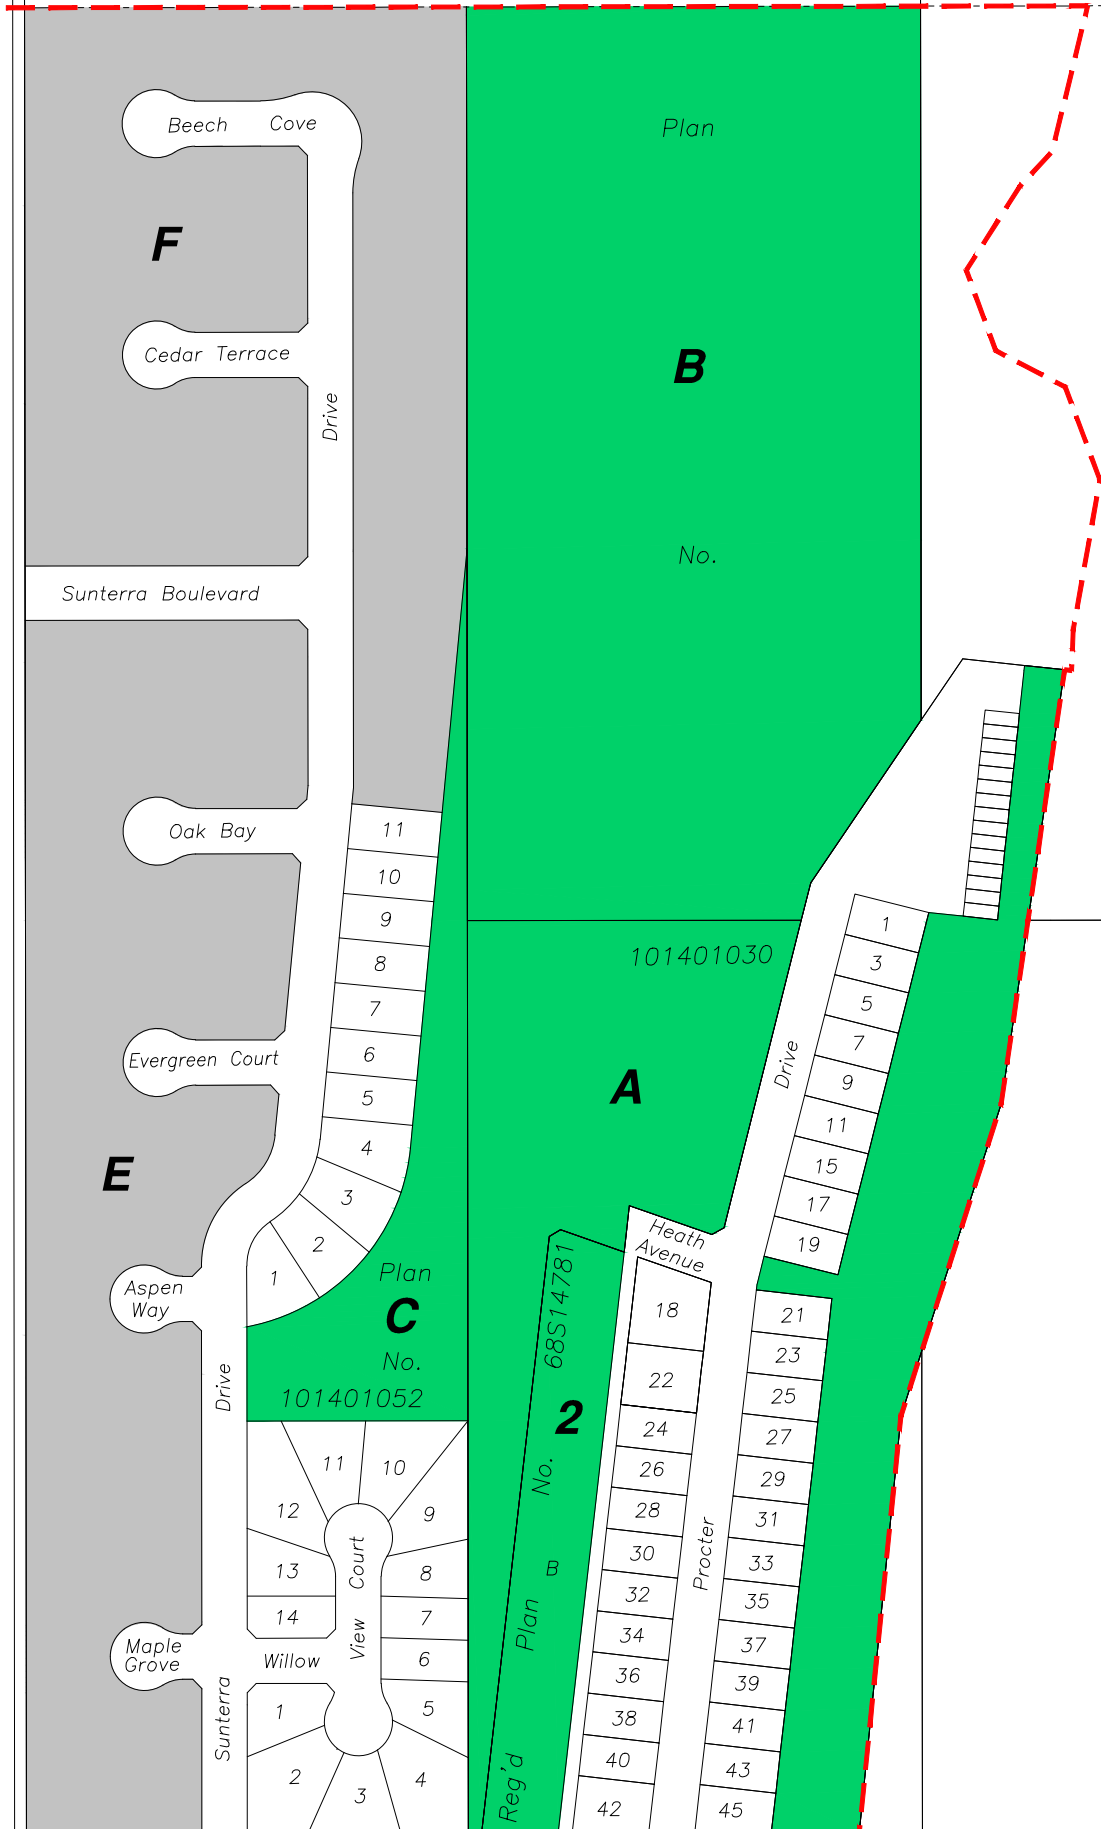

18
33-3-W3M

17
33-3-W3M

Blackstrap

Resort Village of Shields Showing Civic Addresses

--- Village Limits

7
33-3-W3M

8
33-3-W3M

Reservoir

N B P O